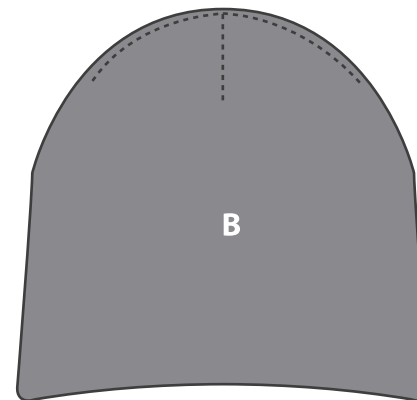

### custom stitching

PANEL: COLOR / SWATCH:  
 AB  to match panel  
 c  to match panel

### main knit type

PANEL: COLOR / SWATCH: KNIT TYPE:  
 A  type pantone here type here / rows per inch  
 B  type pantone here type here / rows per inch

### cuff knit type

PANEL:  
 COLOR / SWATCH:  
 MATERIAL:

Front

Back

Inside Beanie

unfolded cuff beanie

ADDITIONAL ARTWORK FILES:

-----