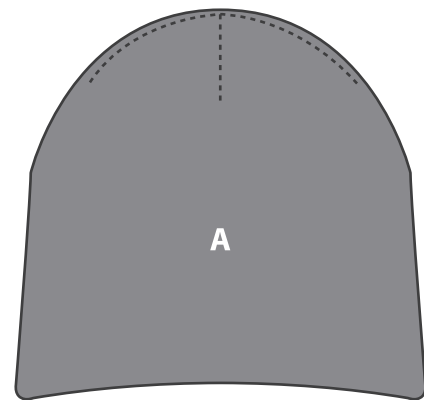

unfolded cuff beanie

exterior - front

PANEL: COLOR / SWATCH: MATERIAL:
A ☐ type pantone here 100% acrylic

exterior - back

PANEL: COLOR / SWATCH: MATERIAL:
B ☐ type pantone here 100% acrylic

interior lining

PANEL: COLOR / SWATCH: MATERIAL:
c ☐ type pantone here 100% acrylic

custom stitching

PANEL: COLOR / SWATCH:
AB ☐ to match panel
c ☐ to match panel

main knit type

PANEL: COLOR / SWATCH: KNIT TYPE:
A ☐ type pantone here type here / rows per inch
B ☐ type pantone here type here / rows per inch

cuff knit type

PANEL:
COLOR / SWATCH:
MATERIAL:

Front