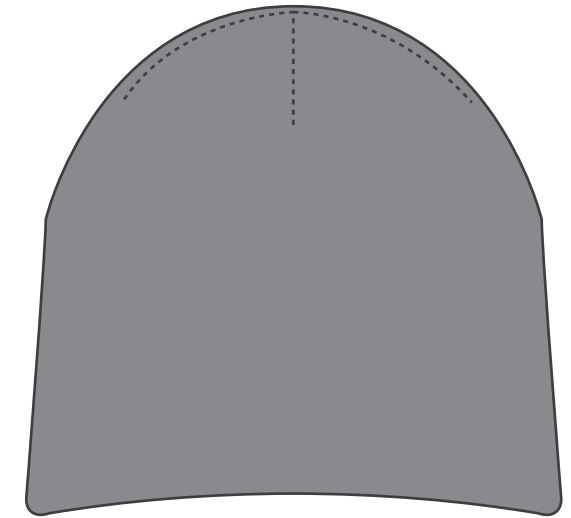

### custom stitching

PANEL: COLOR / SWATCH:  
 AB  to match panel  
 c  to match panel

### main knit type

PANEL: COLOR / SWATCH: KNIT TYPE:  
 A  type pantone here type here / rows per inch  
 B  type pantone here type here / rows per inch

### cuff knit type

PANEL:  
 COLOR / SWATCH:  
 MATERIAL:

Front

Back

Inside Beanie

unfolded cuff beanie

ADDITIONAL ARTWORK FILES:

-----

front - unfolded

embroidery/leather label/woven label

EMBROIDERY  
TYPE: (3D / FLAT)

SPECIFY THREAD  
COLORS:

- 3D  type pantone here
- type pantone here
- type pantone here
- type pantone here

PLACEMENT:

-----