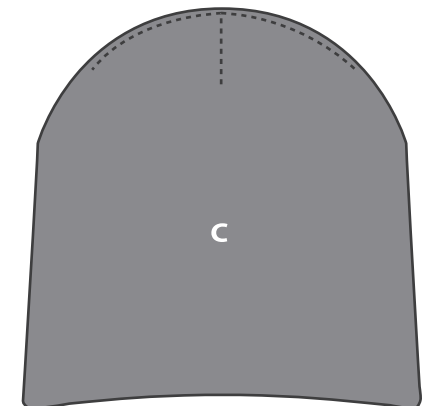

### main knit type

PANEL: COLOR / SWATCH: KNIT TYPE:  
 A  type pantone here type here / rows per inch  
 B  type pantone here type here / rows per inch

### cuff knit type

PANEL:  
 COLOR / SWATCH:  
 MATERIAL:

Front

Back

Inside Beanie

unfolded cuff beanie

ADDITIONAL ARTWORK FILES:

-----

front - unfolded

embroidery/leather label/woven label

EMBROIDERY  
TYPE: (3D / FLAT)

SPECIFY THREAD  
COLORS:

- 3D  type pantone here
- type pantone here
- type pantone here
- type pantone here

PLACEMENT:

-----