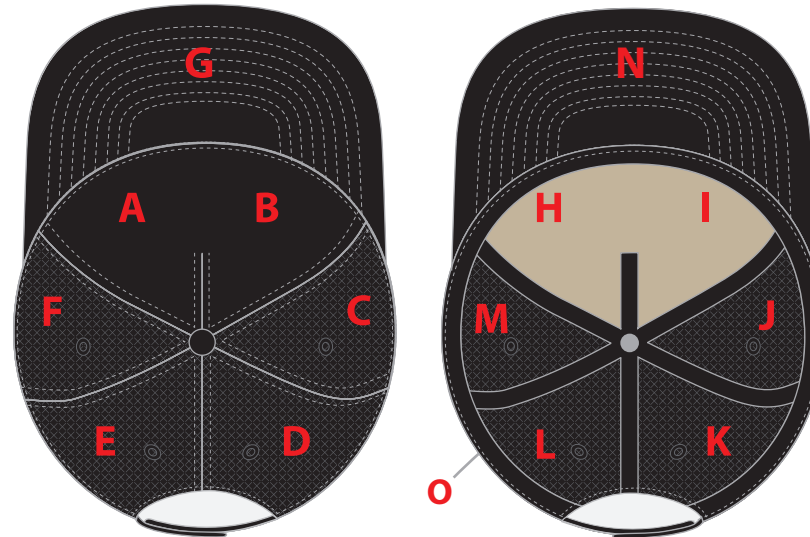

flat square brim buckram trucker - 5 panels

exterior

PANEL: COLOR / SWATCH: FABRIC:

A/B type pantone here 100% polyester

C type pantone here 100% nylon mesh

D type pantone here 100% nylon mesh

E type pantone here 100% nylon mesh

F type pantone here 100% nylon mesh

TOP BUTTON:

type pantone here 100% polyester

brim

PANEL: COLOR / SWATCH: FABRIC:

TOP VISOR

G type pantone here 100% polyester & foam

UNDER VISOR:

K - -

L - -

M - -

BUCKRAM: Double Single

SWEATBAND: black 3mm wrapped foam

eyelets

PANEL: THREAD COLOR:

A to match panel color

embroidery

EMBROIDERY SPECIFY THREAD
TYPE: (3D / FLAT) COLORS:

- 3D type pantone here
- type pantone here
- type pantone here
- type pantone here

PLACEMENT:

flat square brim buckram trucker - 5 panels

back & side panels