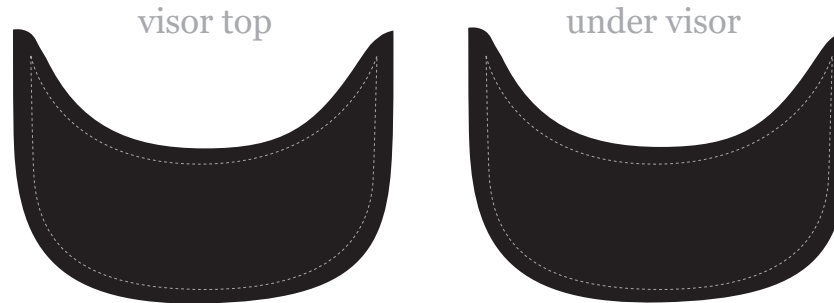

flat square brim buckram trucker - 5 panels

custom panels

ADDITIONAL ARTWORK FILES:

If you have any custom fabric / prints please insert here. please also supply additional artwork file, with the art 100% to scale. If there is no panel customization, please just leave this section blank