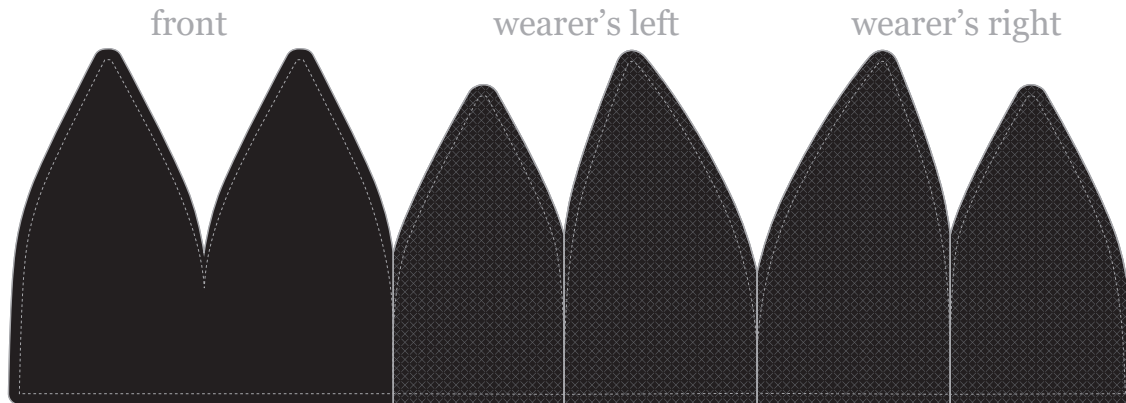

flat square brim buckram trucker - 5 panels

custom panels

ADDITIONAL ARTWORK FILES:

If you have any custom fabric / prints please insert here. please also supply additional artwork file, with the art 100% to scale. If there is no panel customization, please just leave this section blank