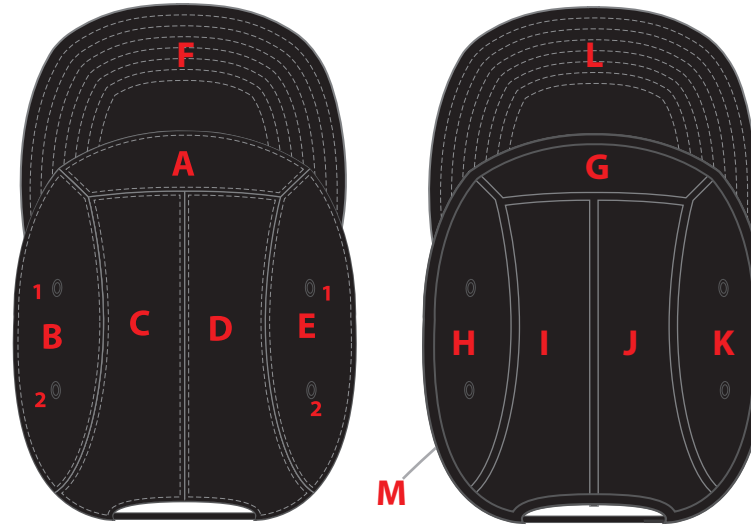

flat square brim 5 panel camp cap

exterior

PANEL: COLOR / SWATCH: FABRIC:

- A type pantone here 100% cotton twill
- B type pantone here 100% cotton twill
- C type pantone here 100% cotton twill
- D type pantone here 100% cotton twill
- E type pantone here 100% cotton twill

brim

PANEL: COLOR / SWATCH: FABRIC:

TOP VISOR

- F type pantone here 100% cotton twill

UNDER VISOR:

- L type pantone here 100% cotton twill

STYLE OF FLAT BRIM:

- Regular Brim
- Sandwich
- Flip Visor

SHAPE OF FLAT BRIM:

interior lining

PANEL: COLOR / SWATCH: FABRIC:

- G -
- H -
- I -
- J -
- K -

SWEATBAND:

- M black wrapped material

eyelets

PANEL: THREAD COLOR:

PLACEMENT:

flat square brim 5 panel camp hat

back

wearer's left

wearer's right

back & side panels

embroidery/woven patch

EMBROIDERY TYPE: (3D / FLAT) SPECIFY THREAD COLORS: