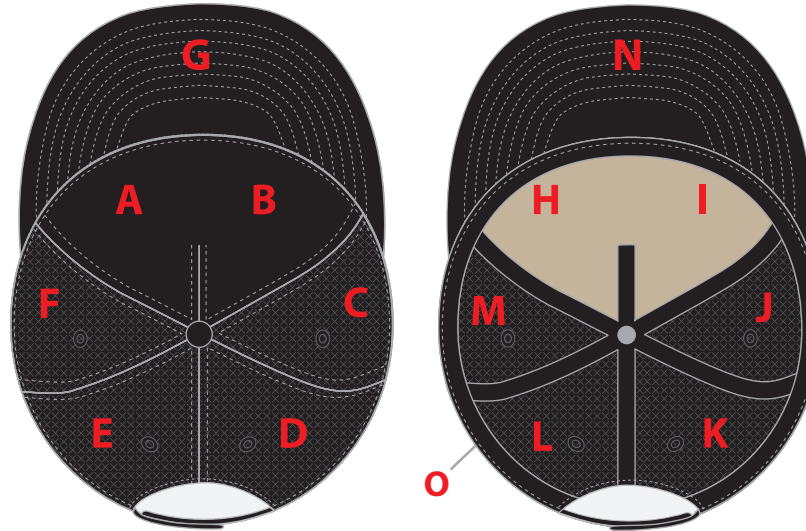

flat circular brim foam trucker - 5 panels

exterior

- PANEL: COLOR / SWATCH: FABRIC:
- A/B  type pantone here 100% polyester
- C  type pantone here 100% nylon mesh
- D  type pantone here 100% nylon mesh
- E  type pantone here 100% nylon mesh
- F  type pantone here 100% nylon mesh
- TOP BUTTON:
-  type pantone here 100% polyester

brim

- PANEL: COLOR / SWATCH: FABRIC:
- TOP VISOR
- G  type pantone here 100% polyester & foam
- UNDER VISOR:
- N  type pantone here 100% polyester & foam

STYLE OF FLAT BRIM:

- Regular Brim
- Sandwich
- Flip Visor

interior lining

- PANEL: COLOR / SWATCH: FABRIC:
- H/I - foam
- J - -
- K - -
- L - -
- M - -
- SWEATBAND:
- O  black 5mm wrapped foam

eyelets

- PANEL: THREAD COLOR:
- A to match panel color
- B to match panel color
- C  to match panel color
- D  to match panel color
- E  to match panel color
- F  to match panel color

EMBROIDERY TYPE: (3D / FLAT) SPECIFY THREAD COLORS:

- 3D type pantone here
- type pantone here
- type pantone here
- type pantone here

PLACEMENT:

flat circular brim foam trucker - 5 panels

back

wearer's left