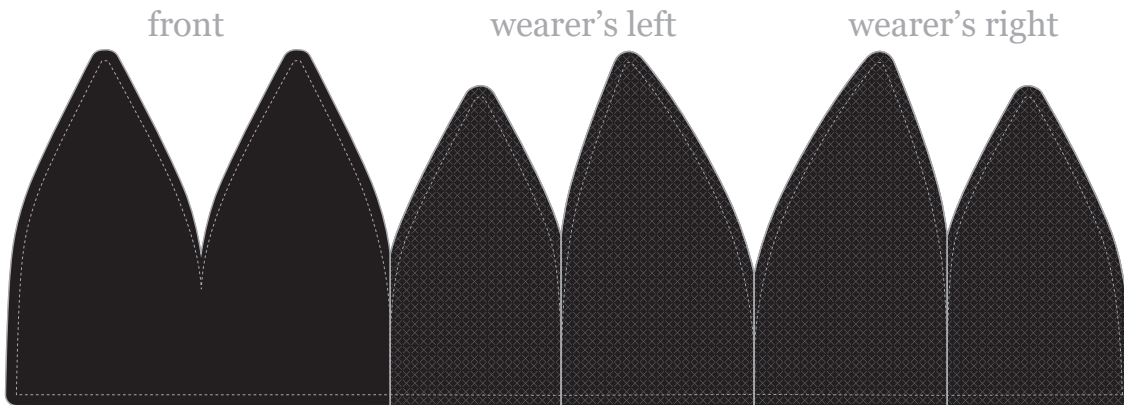

flat circular brim foam trucker - 5 panels

custom panels

ADDITIONAL ARTWORK FILES:

If you have any custom fabric / prints please insert here. please also supply additional artwork file, with the art 100% to scale. If there is no panel customization, please just leave this section blank