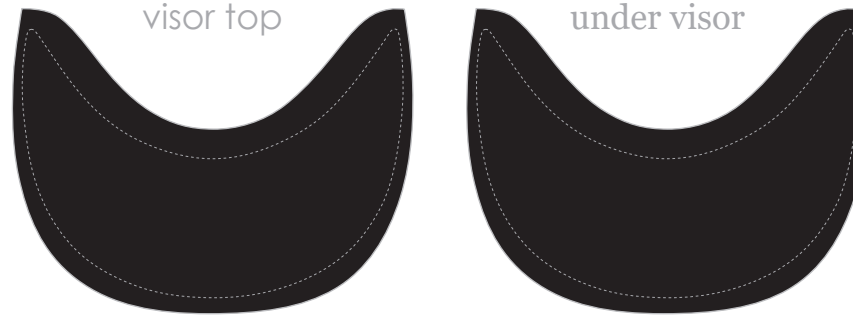

flat circular brim foam trucker - 5 panels

custom panels

ADDITIONAL ARTWORK FILES:

If you have any custom fabric / prints please insert here. please also supply additional artwork file, with the art 100% to scale. If there is no panel customization, please just leave this section blank