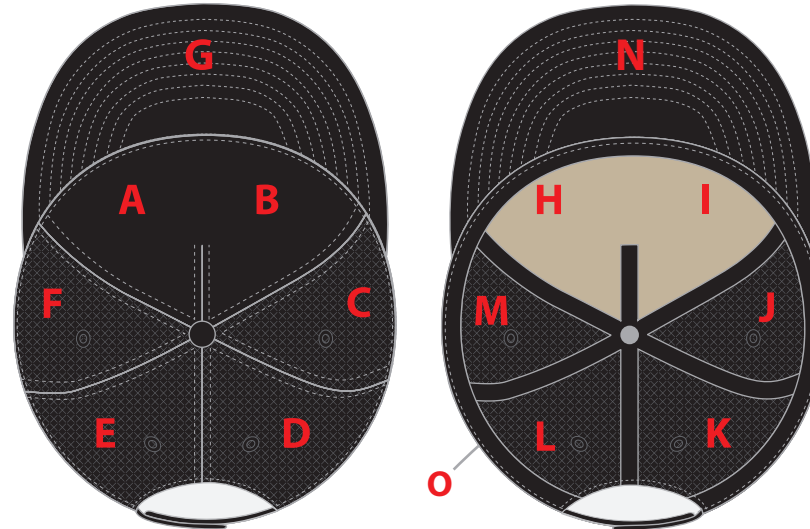

flat circular brim buckram trucker - 5 panels

exterior

PANEL: COLOR / SWATCH: FABRIC:

A/B  type pantone here 100% polyester

C  type pantone here 100% nylon mesh

D  type pantone here 100% nylon mesh

E  type pantone here 100% nylon mesh

F  type pantone here 100% nylon mesh

TOP BUTTON:

 type pantone here 100% polyester

brim

PANEL: COLOR / SWATCH: FABRIC:

TOP VISOR

G  type pantone here 100% polyester & foam

UNDER VISOR:

K - -

L - -

M - -

BUCKRAM: Double Single

SWEATBAND:  black 3mm wrapped foam

eyelets

PANEL: THREAD COLOR:

A to match panel color

front panels

embroidery

EMBROIDERY TYPE: (3D / FLAT) SPECIFY THREAD COLORS:

- 3D type pantone here
- type pantone here
- type pantone here
- type pantone here

PLACEMENT:

flat circular brim buckram trucker - 5 panels