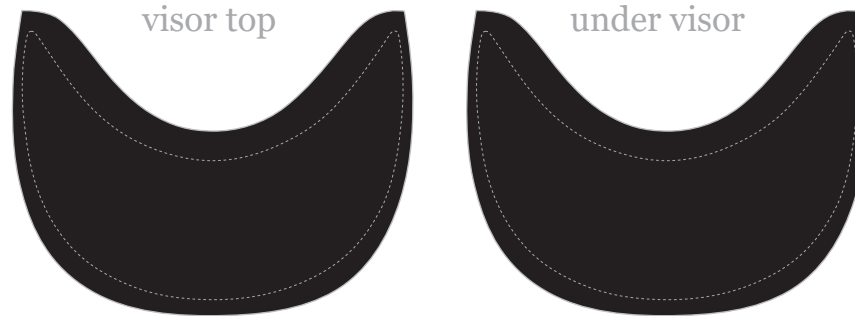

front panels

embroidery

EMBROIDERY TYPE: (3D / FLAT) SPECIFY THREAD COLORS:

- 3D type pantone here
- type pantone here
- type pantone here
- type pantone here

PLACEMENT:

flat circular brim buckram trucker - 5 panels

back

wearer's left

wearer's right

back & side panels

embroidery

EMBROIDERY SPECIFY THREAD
TYPE: (3D / FLAT) COLORS:

- flat type pantone here
- type pantone here
- type pantone here
- type pantone here

PLACEMENT:

insert your logo / embroidery here

flat circular brim buckram trucker - 5 panels

custom panels

ADDITIONAL ARTWORK FILES:

If you have any custom fabric / prints please insert here. please also supply additional artwork file, with the art 100% to scale. If there is no panel customization, please just leave this section blank

interior taping

TAPING COLOR: Black SCREEN PRINT COLOR: Type pantone here Type pantone here

interior labels

Customize Sweatband Labels
Example:

Care Label (Example)

flat circular brim buckram trucker - 5 panels