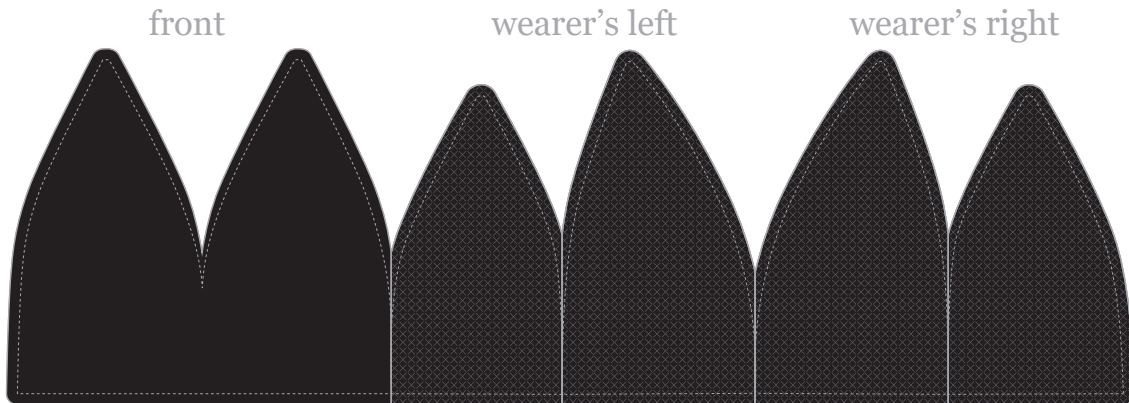

flat circular brim buckram trucker - 5 panels

custom panels

ADDITIONAL ARTWORK FILES:

If you have any custom fabric / prints please insert here. please also supply additional artwork file, with the art 100% to scale. If there is no panel customization, please just leave this section blank